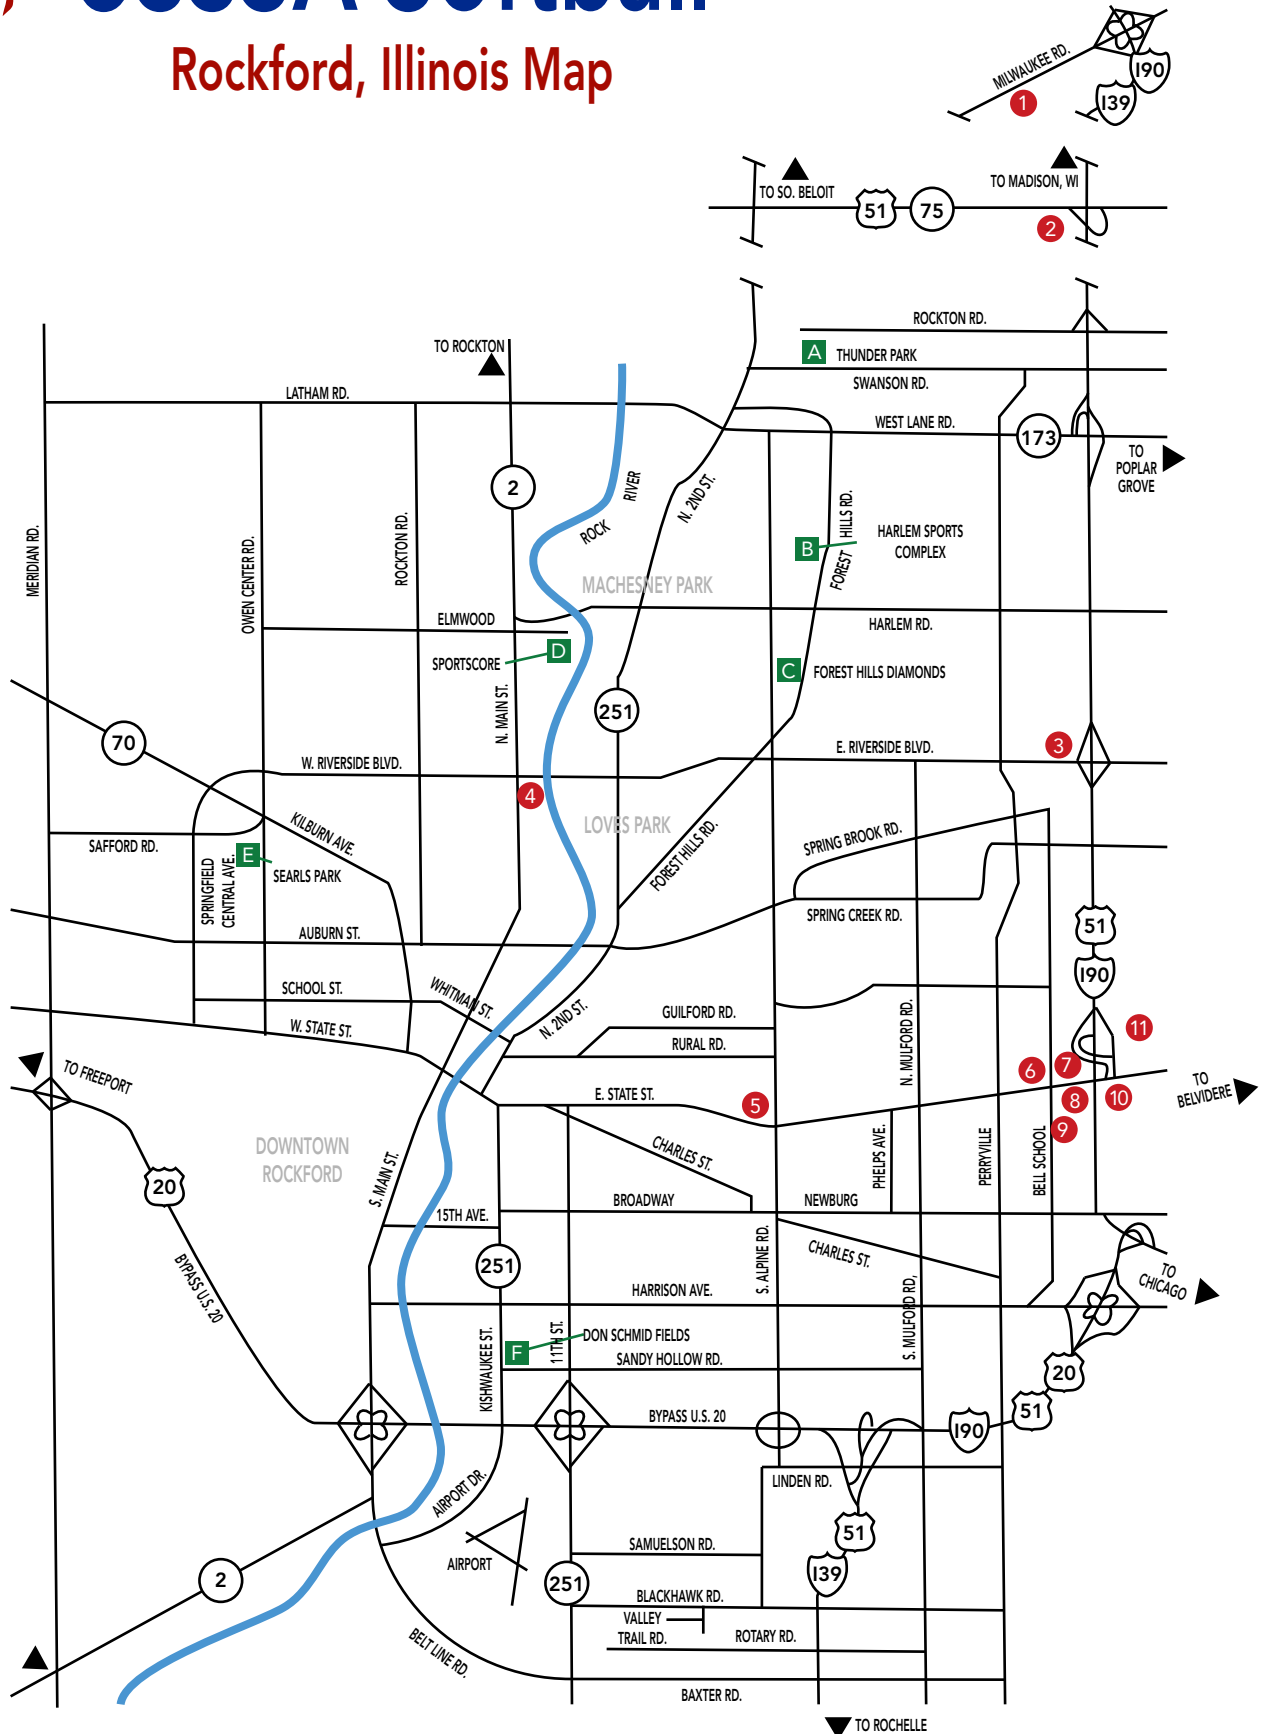

## Rockford, Illinois Map

SOFTBALL COMPLEXES

USSSA PARTICIPATING HOTELS IN ROCKFORD

## Rockford, Illinois Map

#### Rockford Area USSSA Participating Hotels

1. Hampton Inn Beloit  
2700 Cranston Rd. (Beloit)
2. Best Western Legacy Inn & Suites  
5910 Technology Dr. (South Beloit)
3. Holiday Inn Express  
7552 Park Pl. (Loves Park)
4. Cliffbreakers Riverside Resort  
700 W. Riverside Blvd.
5. Alpine Inn  
4404 E. State St.
6. Red Roof Inn  
7434 E. State St.
7. Hampton Inn  
615 Clark Dr.  
Residence Inn by Marriott  
7542 Colosseum Dr.  
Holiday Inn  
7550 E. State St.  
Sleep Inn  
725 Clark Dr.
8. Fairfield Inn  
7651 Walton St.  
Hilton Garden Inn  
7675 Walton St.
9. Radisson Hotel & Conference Center  
200 S. Bell School Rd.  
Candlewood Suites  
7555 Walton St.
10. Best Western Clock Tower Resort & Conference Center  
7801 E. State St.
11. Baymont Inn & Suites  
662 N. Lyford Rd.

#### Softball Complexes

- A. Thunder Park
- B. Harlem Sports Complex
- C. Forest Hills Diamonds
- D. Sportscore
- E. Searls Park
- F. Don Schmid Fields